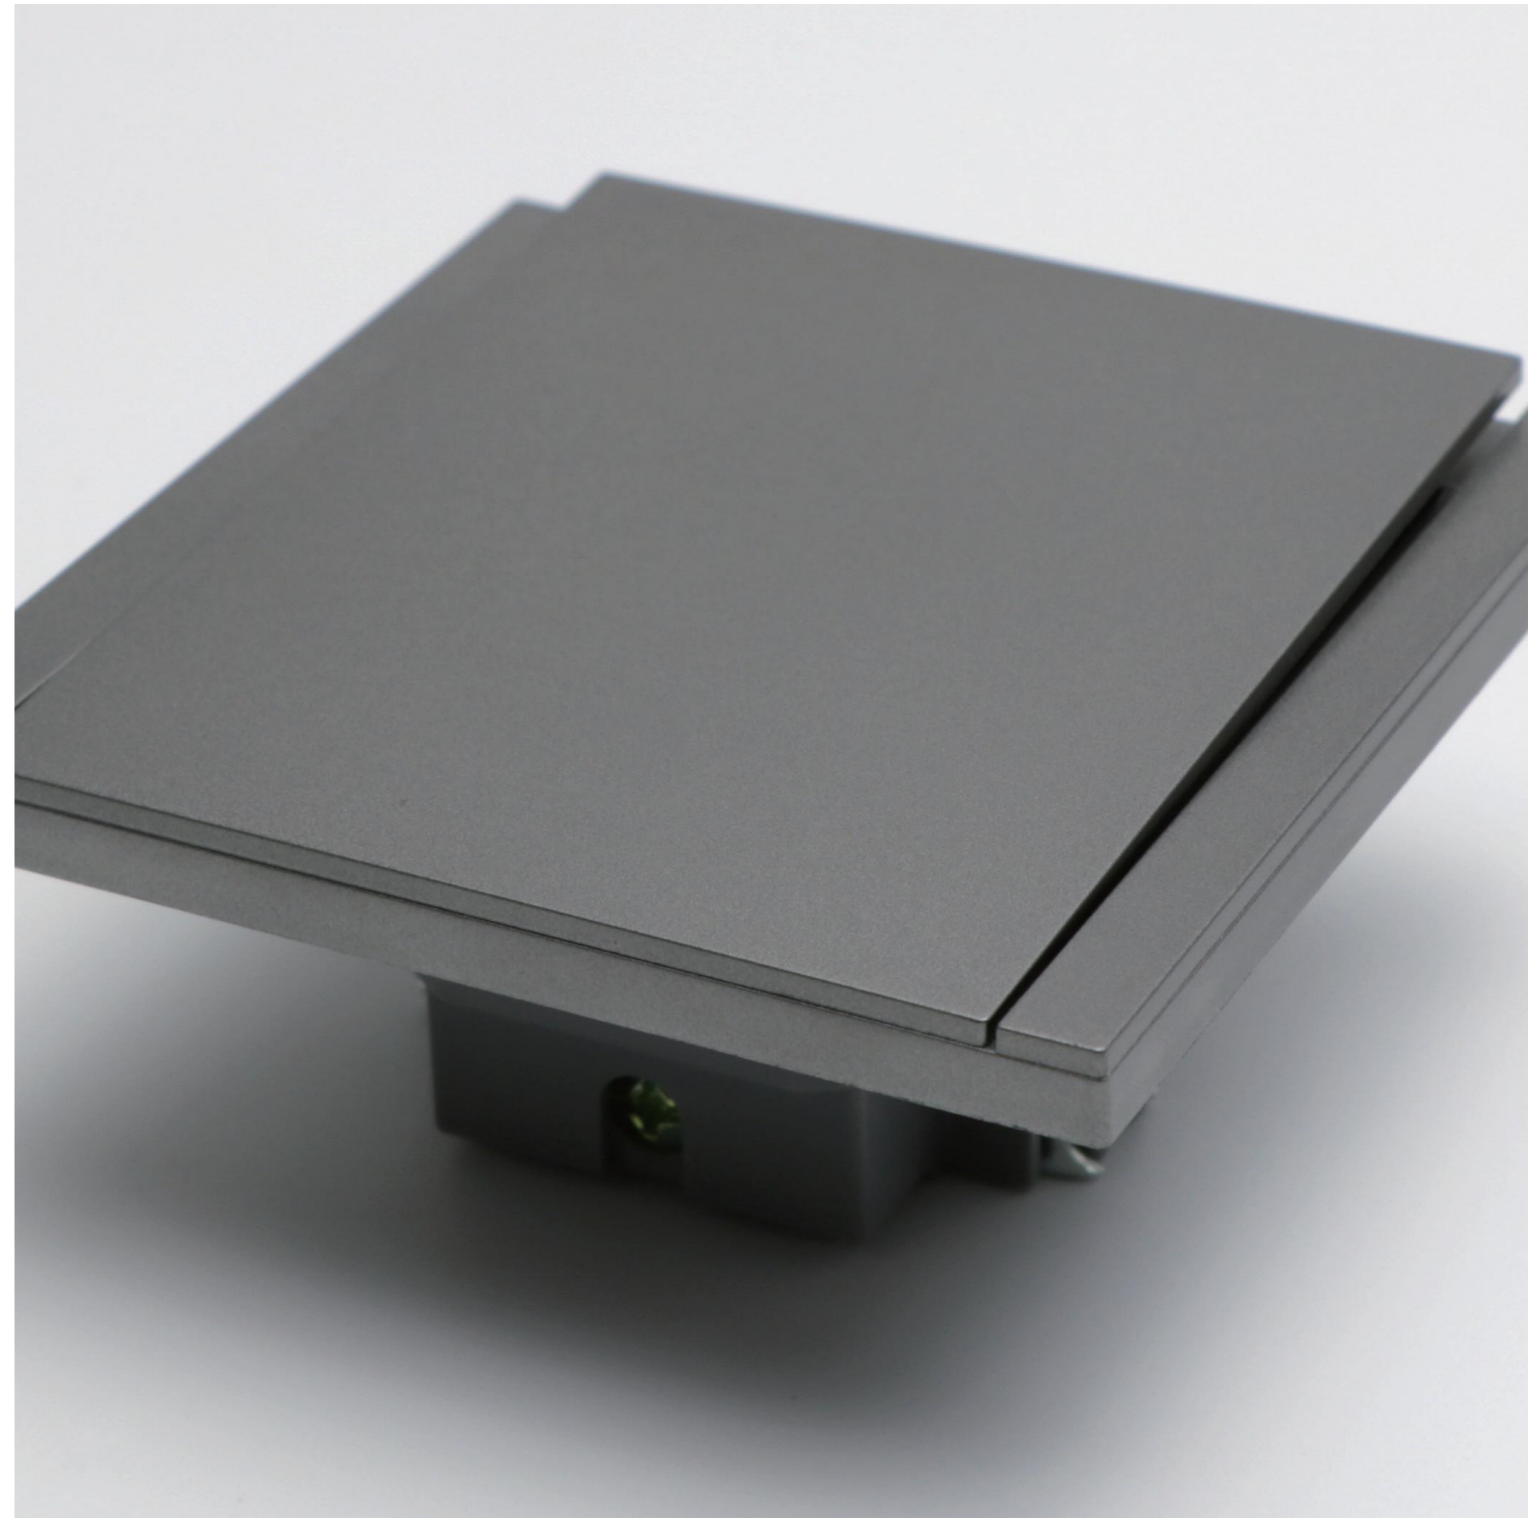

9229 Sereis

Switch & Socket

European Standard

Ultra-thin Large Panel Design

Available in a variety of colors.

- White
- Black
- Gold
- Dark Grey
- Light Grey

Skin-friendly coating

Large panel design

Small angle opening and closing

6.5mm total thickness

Delicate lamp

Small rounded corner design

PRODUCT CHARACTERISTICS

PRODUCT CHARACTERISTICS

MODULAR COMBINATION DESIGN

Random combination, easy to install,
easy to sell, reduce inventory pressure.