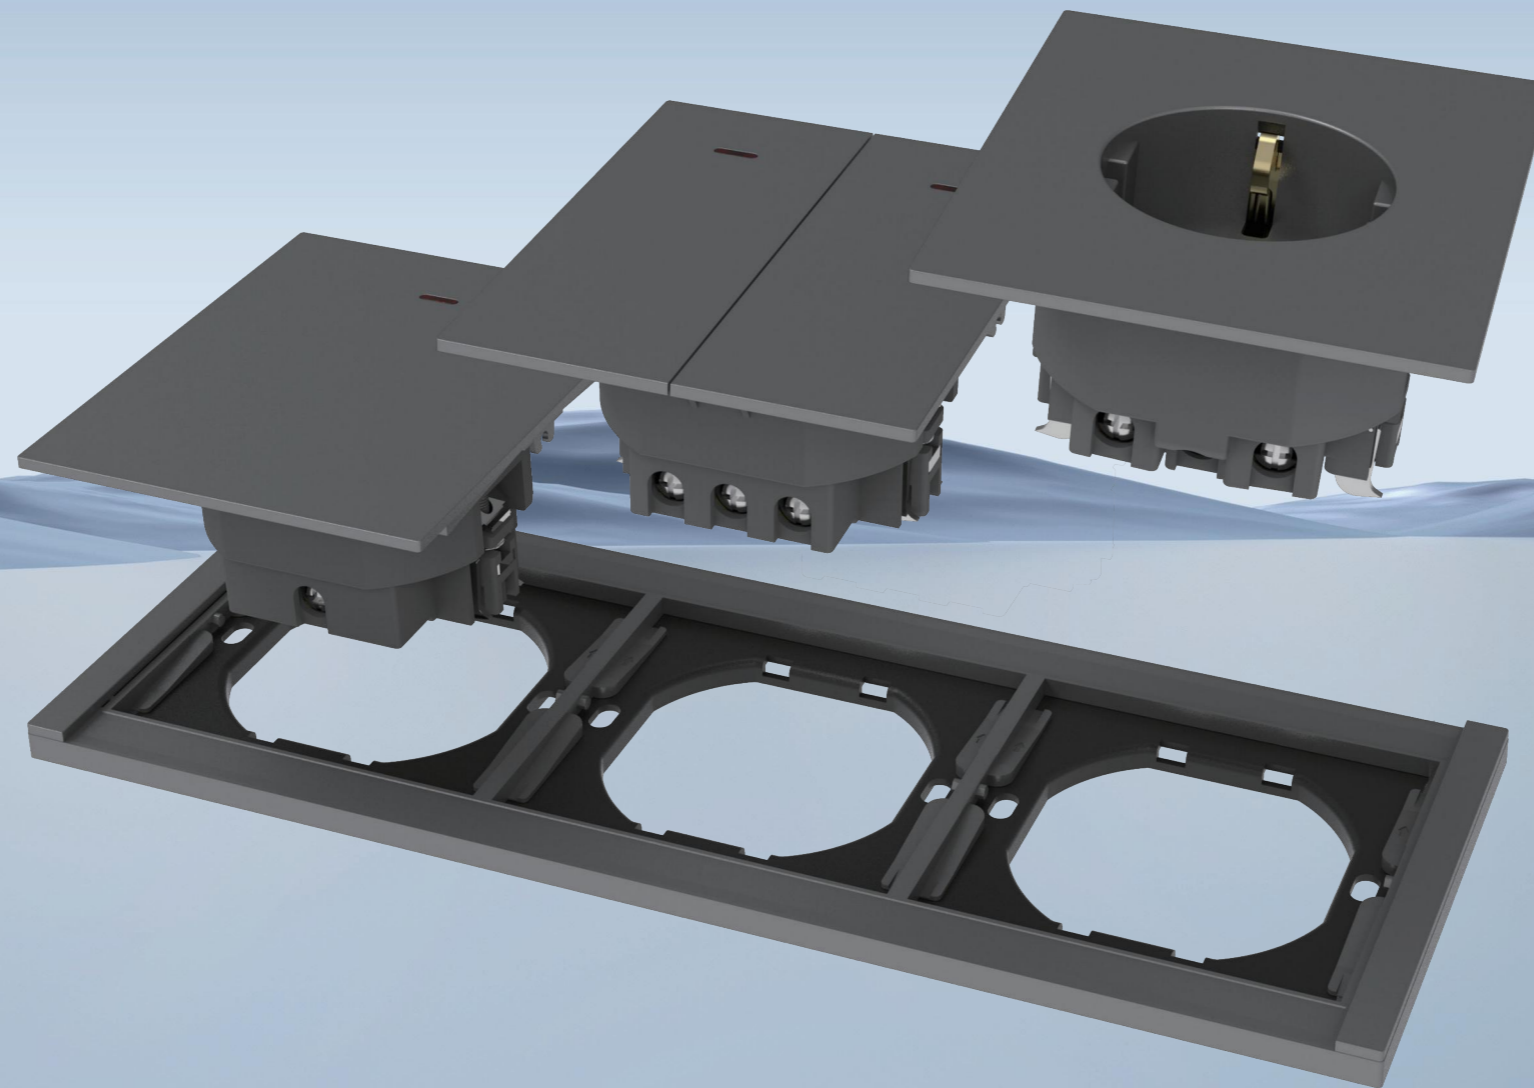

9229 Sereis

Switch & Socket

European Standard

Ultra-thin Large Panel Design

Available in a variety of colors.

- White
- Black
- Gold
- Dark Grey
- Light Grey

Skin-friendly coating

Large panel design

Small angle opening and closing

6.5mm total thickness

Delicate lamp

Small rounded corner design

PRODUCT CHARACTERISTICS

PRODUCT CHARACTERISTICS

MODULAR COMBINATION DESIGN

Random combination, easy to install,
easy to sell, reduce inventory pressure.

CONJOINED IRON FRAME

stable and flat.

Effect Comparison

Modules can be replaced as needed

FRAME ALTERNATIVES

1 There are decorative strips at both ends.

2 No decorative strips at both ends.

FREELY COMBINE ACCORDING TO THE TYPE OF DEMAND

Switch

Socket

Dimmer

Data/Tel

USB & Type C

TV

UNIQUE INSTALLATION METHOD

Just remove the middle part and then install the screws to fix it.