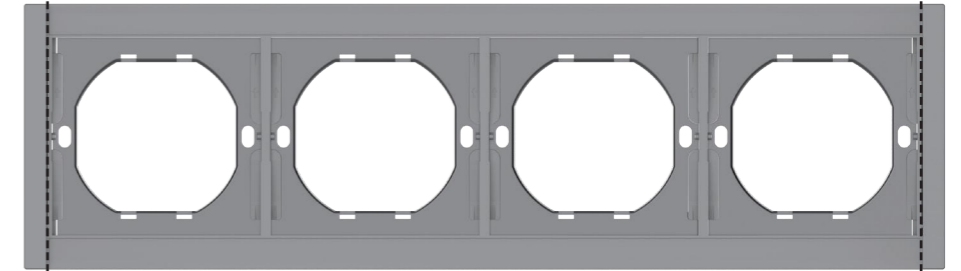

Small angle opening and closing

6.5mm total thickness

Delicate lamp

Small rounded corner design

PRODUCT CHARACTERISTICS

PRODUCT CHARACTERISTICS

MODULAR COMBINATION DESIGN

Random combination, easy to install,
easy to sell, reduce inventory pressure.

CONJOINED IRON FRAME

stable and flat.

Effect Comparison

Modules can be replaced as needed

FRAME ALTERNATIVES

1 There are decorative strips at both ends.

2 No decorative strips at both ends.

FREELY COMBINE ACCORDING TO THE TYPE OF DEMAND