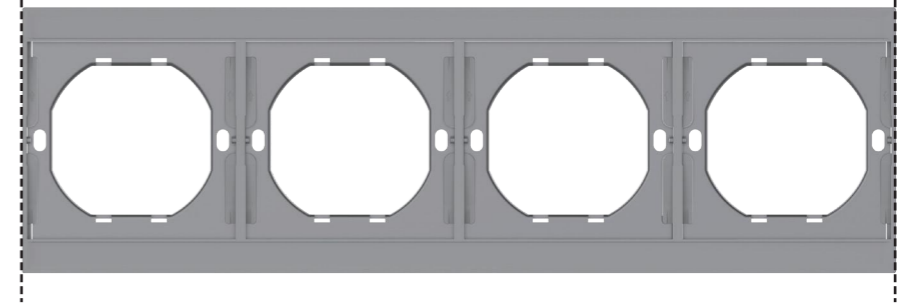

Small angle opening and closing

6.5mm total thickness

Delicate lamp

Small rounded corner design

PRODUCT CHARACTERISTICS

PRODUCT CHARACTERISTICS

MODULAR COMBINATION DESIGN

Random combination, easy to install,
easy to sell, reduce inventory pressure.

CONJOINED IRON FRAME

stable and flat.

Effect Comparison

Modules can be replaced as needed

FRAME ALTERNATIVES

1 There are decorative strips at both ends.

2 No decorative strips at both ends.

FREELY COMBINE ACCORDING TO THE TYPE OF DEMAND