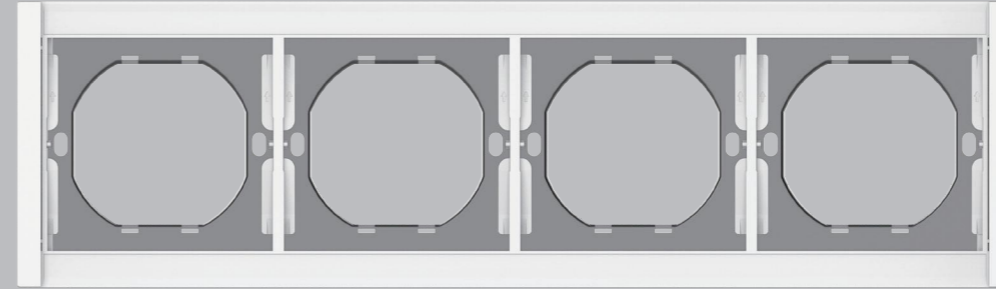

9229-84

4 gang frame