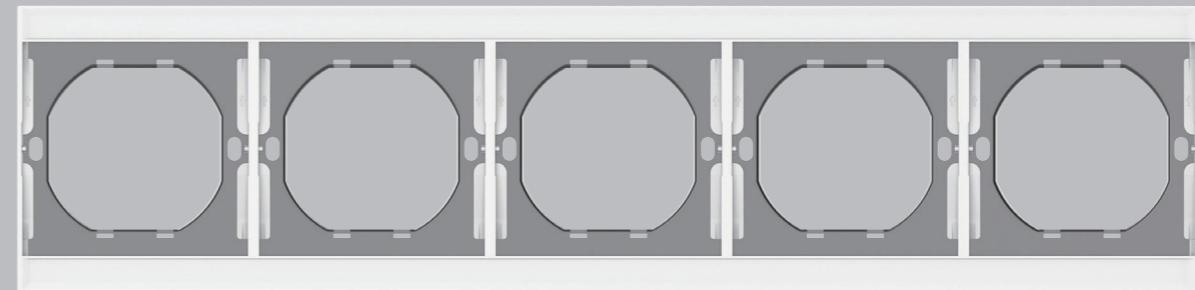

9229-89

5 gang frame