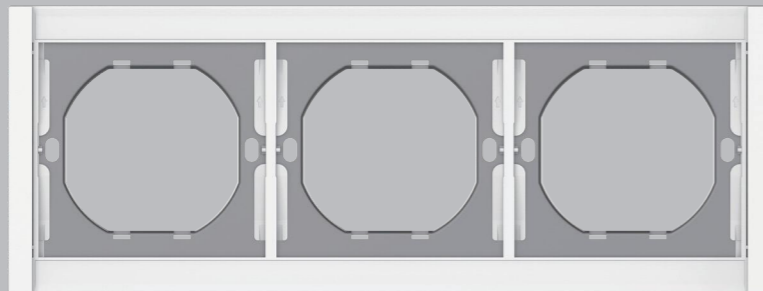

9229-83

3 gang frame