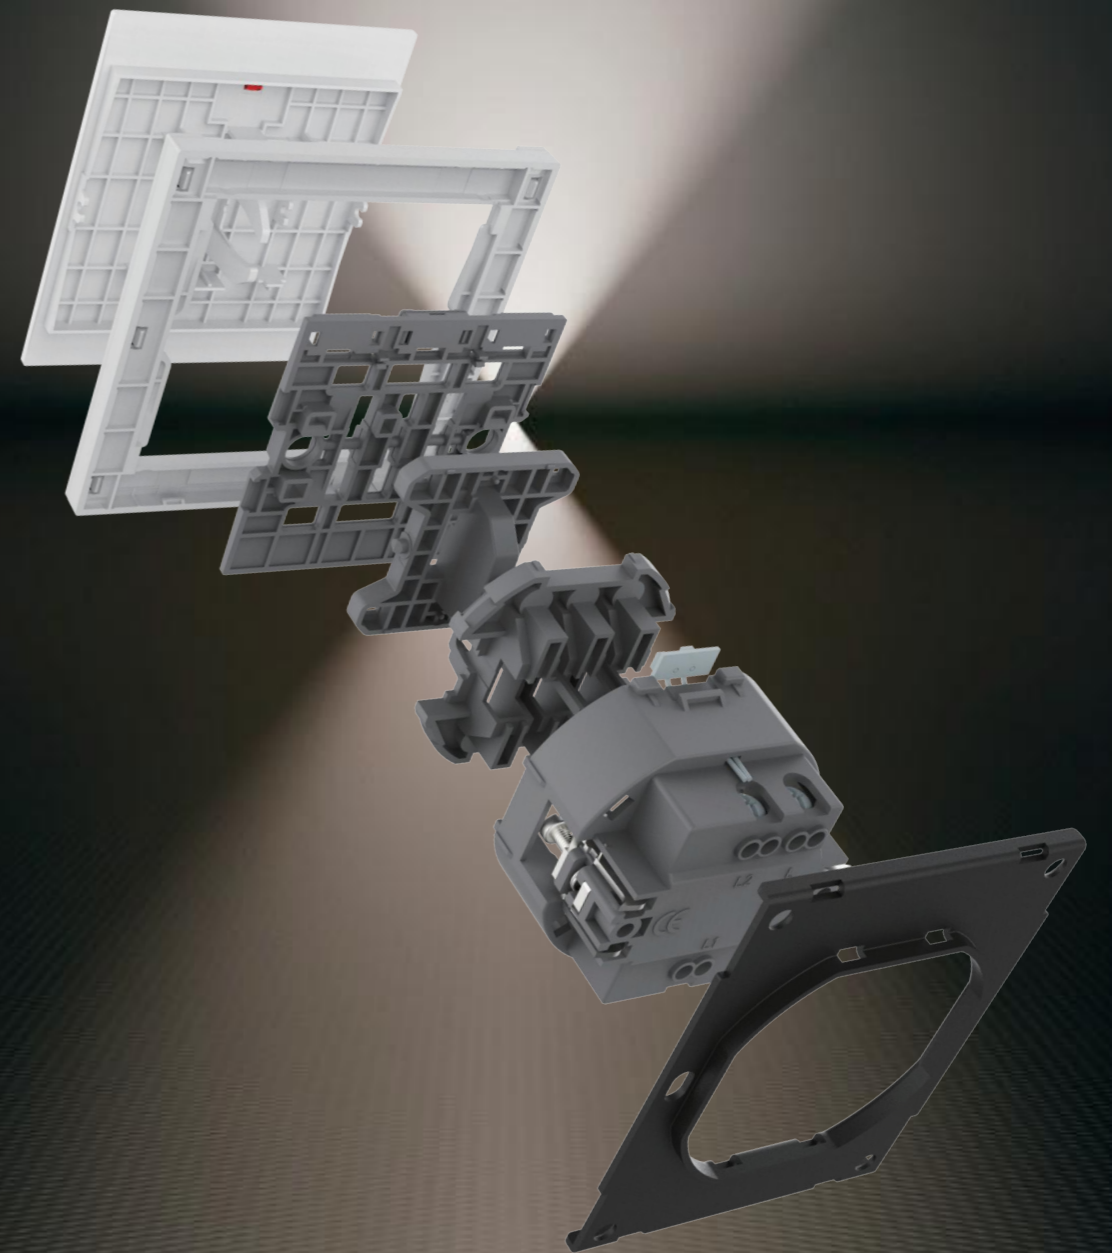

MODULAR DESIGN

More choice and freedom of combination.

COMPLETE DEMONSTRATION SCHEME