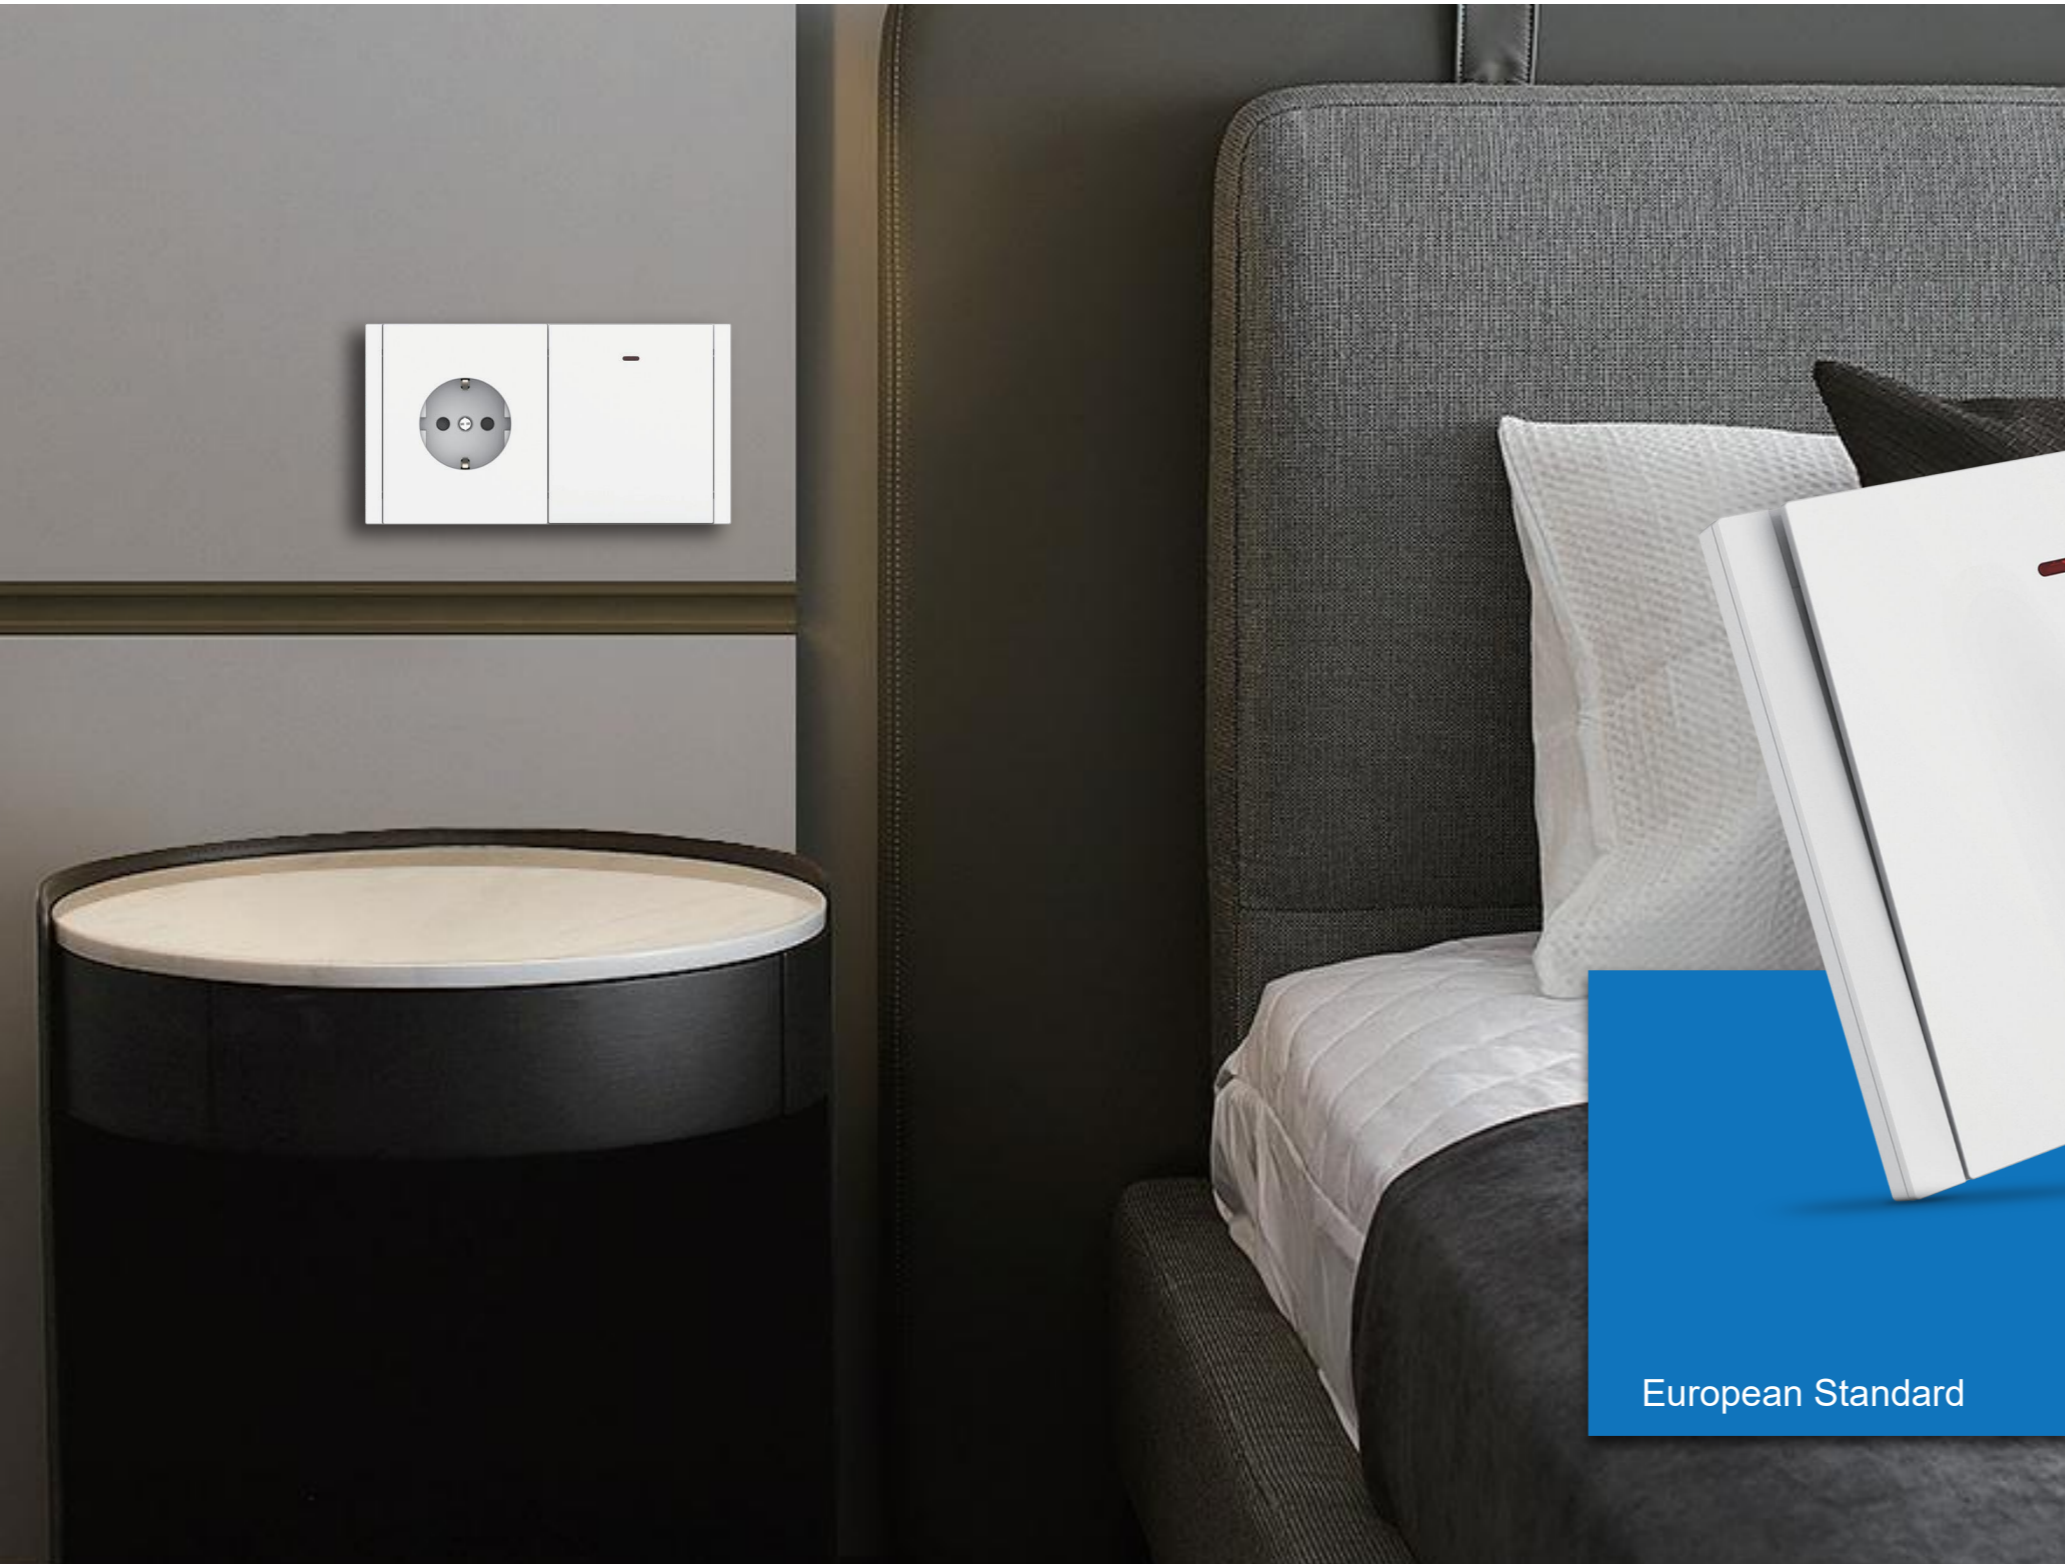

9229 Sereis

Switch & Socket

European Standard

Ultra-thin Large Panel Design

Available in a variety of colors.

- White
- Black
- Gold
- Dark Grey
- Light Grey

Skin-friendly coating

Large panel design