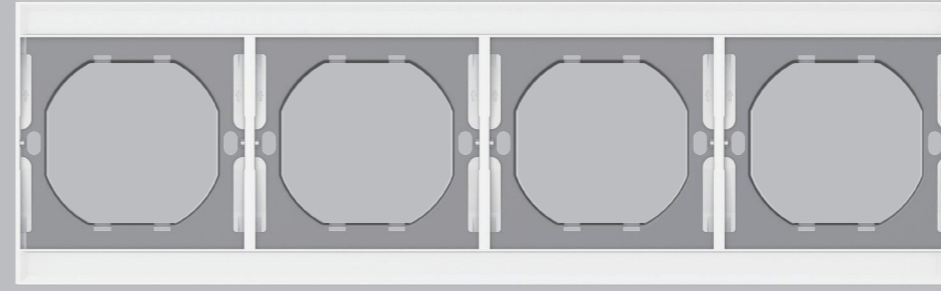

9229-88

4 gang frame