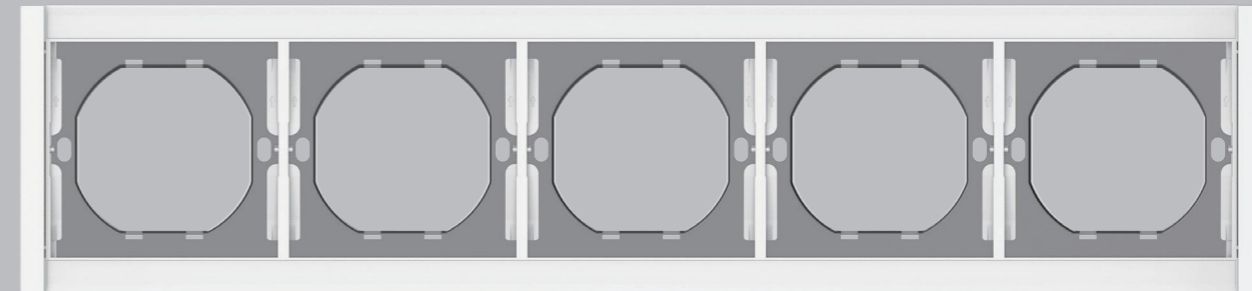

9229-85

5 gang frame