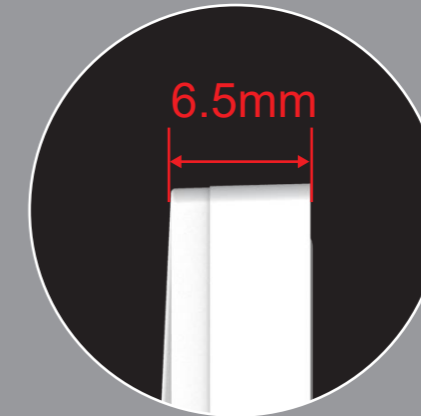

Small angle opening and closing

6.5mm total thickness

Delicate lamp

Small rounded corner design

PRODUCT CHARACTERISTICS

PRODUCT CHARACTERISTICS

MODULAR COMBINATION DESIGN

Random combination, easy to install,
easy to sell, reduce inventory pressure.