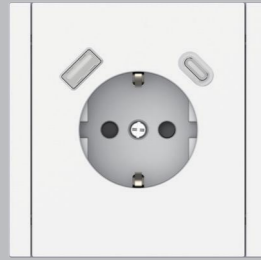

9229-00YG
Doorbell switch
with indicator (fluorescence)

Qty Carton: 10/120
Carton Size: 56*29*30CM

9229-42
1 gang SCHUKO socket

Qty Carton: 10/120
Carton Size: 56*29*30CM

9229-45
1 gang SCHUKO socket
with protection cover

Qty Carton: 10/120
Carton Size: 56*29*30CM

9229-46
1 gang 2 pin socket

Qty carton: 10/120
Carton Size: 56*29*30CM

9229-47
1 gang french socket

Qty Carton: 10/120
Carton Size: 56*29*30CM

9229 Series

Switch & Socket

9229-80

1 gang SCHUKO socket
with USB + Type C

Qty Carton: 8/96
Carton Size: 56*29*30CM

9229-79

USB + Type C socket

Qty Carton: 8/96
Carton Size: 56*29*30CM

9229-52

2 gang SCHUKO socket