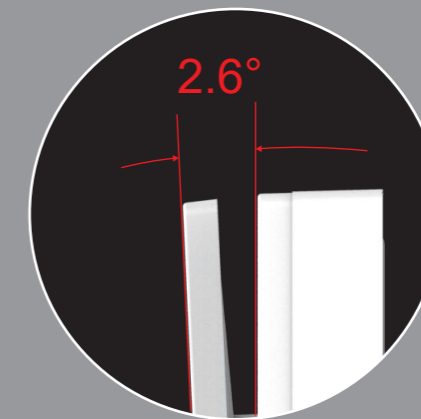

Small angle opening and closing

6.5mm total thickness

Delicate lamp

Small rounded corner design

PRODUCT CHARACTERISTICS

PRODUCT CHARACTERISTICS

MODULAR COMBINATION DESIGN

Random combination, easy to install,
easy to sell, reduce inventory pressure.