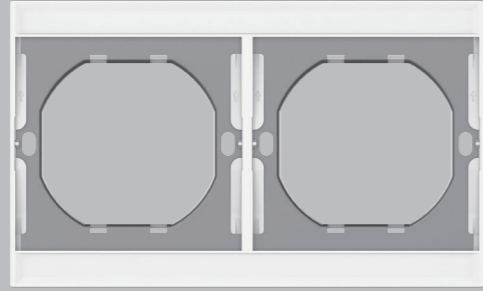

9229 Series

2~5 Gang Frame

9229-86

2 gang frame